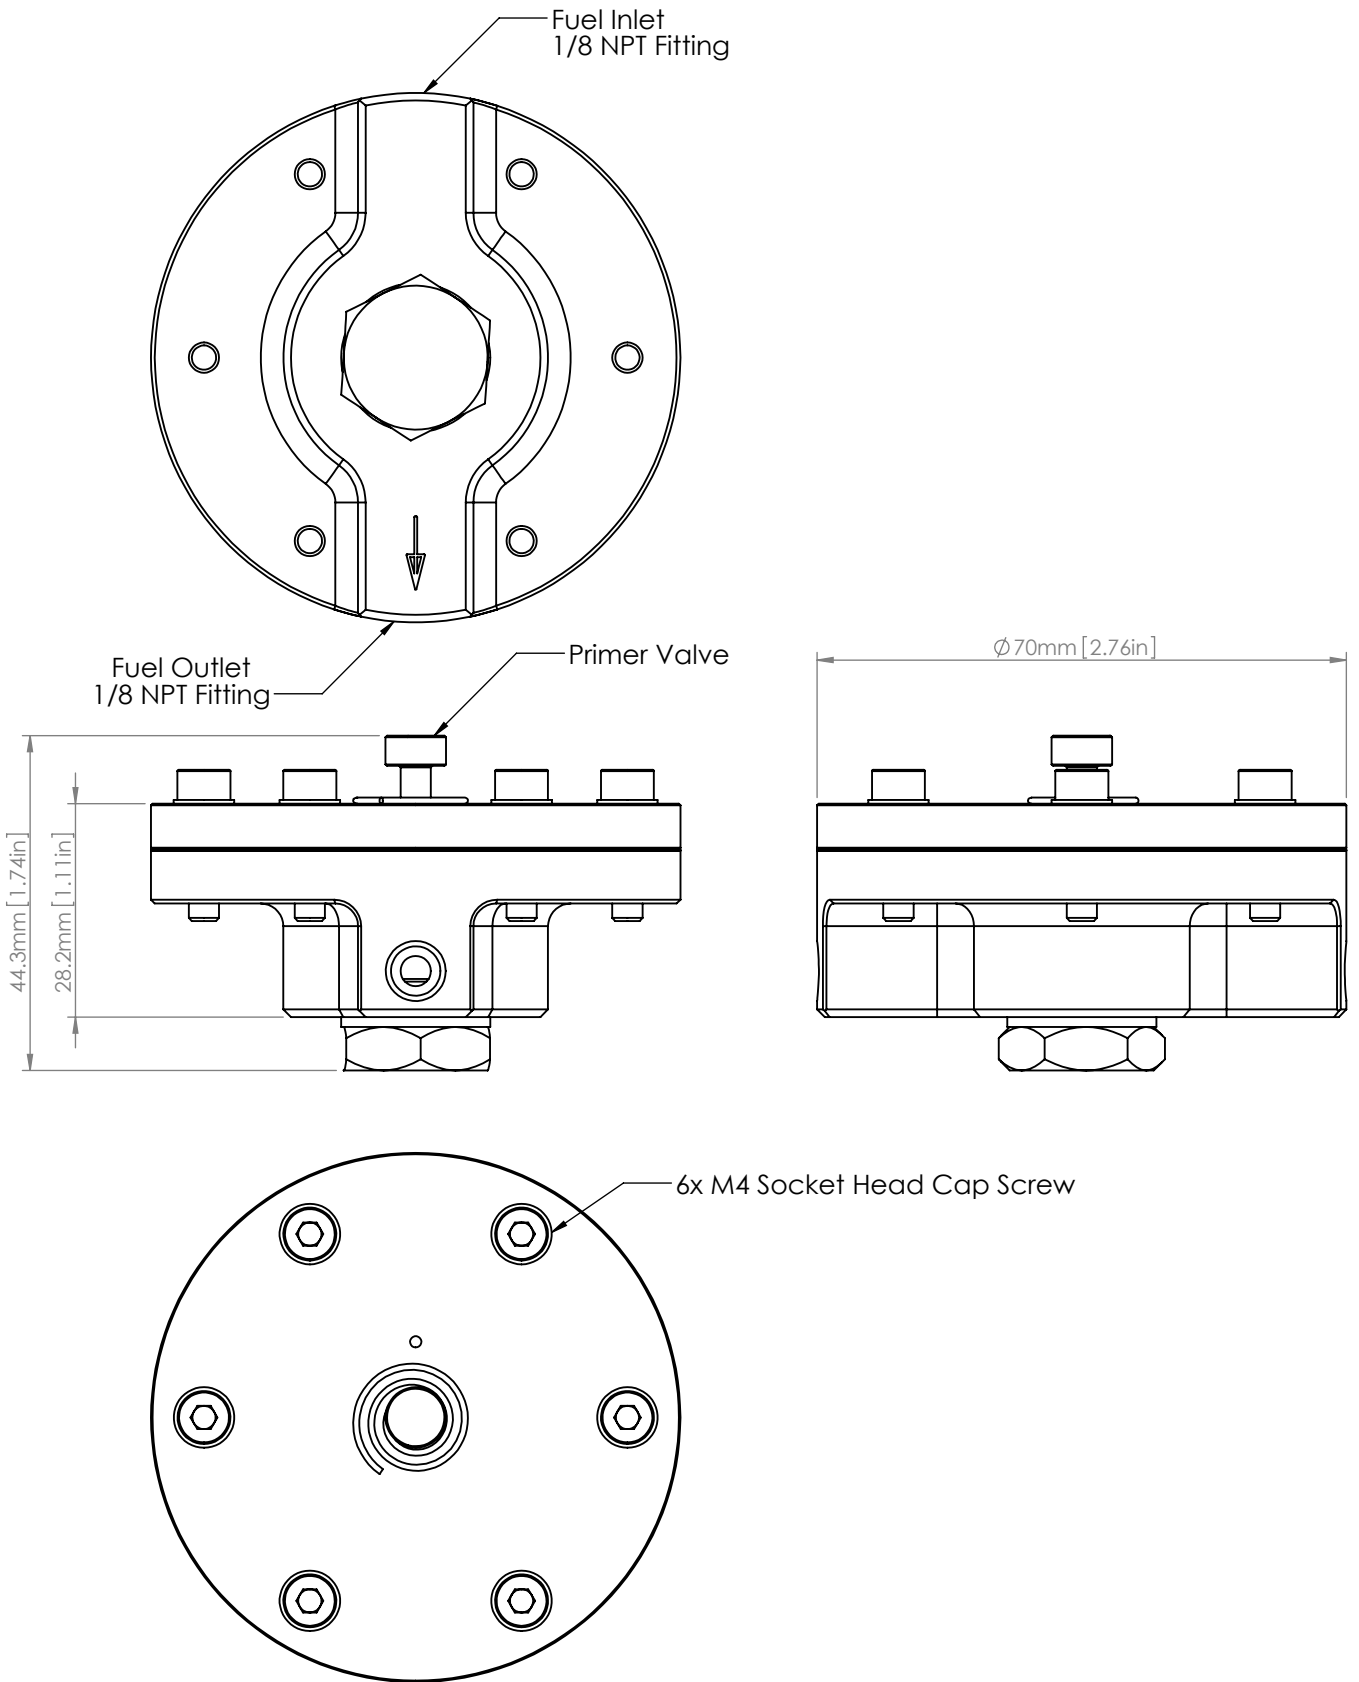

TITLE:	Rotec TBI-34-2	
DWG NO.:	TBI Basic Dimensions	A4
SCALE: 1:2	SHEET 1 OF 6	

TITLE:

Fuel Pressure Regulator

DWG NO.:

TBI Basic Dimensions

A4

SCALE: 1:1

SHEET 6 OF 6